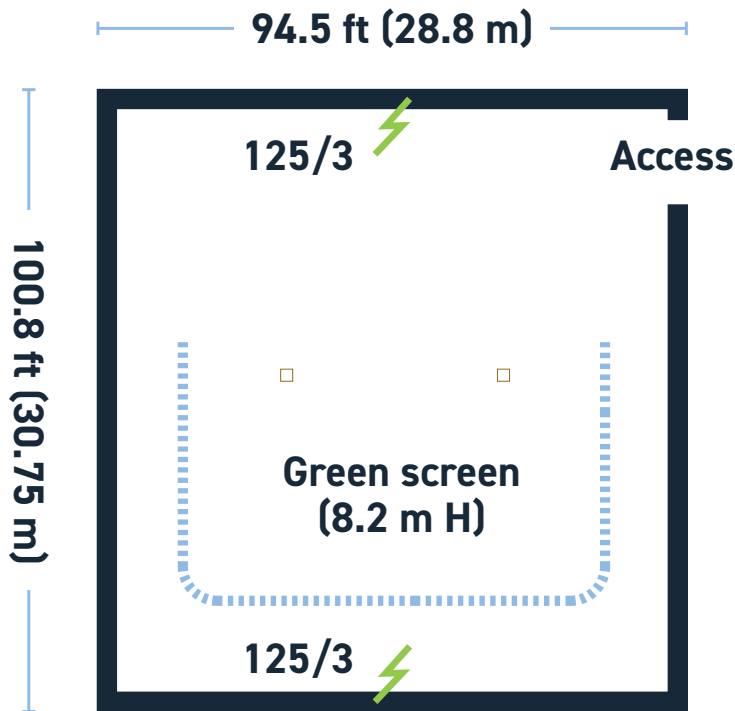

3

STUDIO GREEN SCREEN

Originally part of the General Warehouse, Studio 3 is our most recent improvement to the site. Occupying one half is a 5,000 feet long green screen with infinity coving and green floor, all of which can be removed if the whole space is required.

⚡ Power supply 💧 Water supply □ Column position

Floor Area:

Approx. 9,450 sq ft
(878 sq m)

Height:

Approx. 27 ft (8.5 m)

Power:

x2 125 amp 3 phase

Water:

No

Scenic access:

H: 15 ft (4.3 m) x W: 11.3 ft (3.5 m)

Green Screen:

5,000 sq ft green screen with infinity coving and green floor (can be removed if required).

For reference only.

the BottleYard
STUDIOS