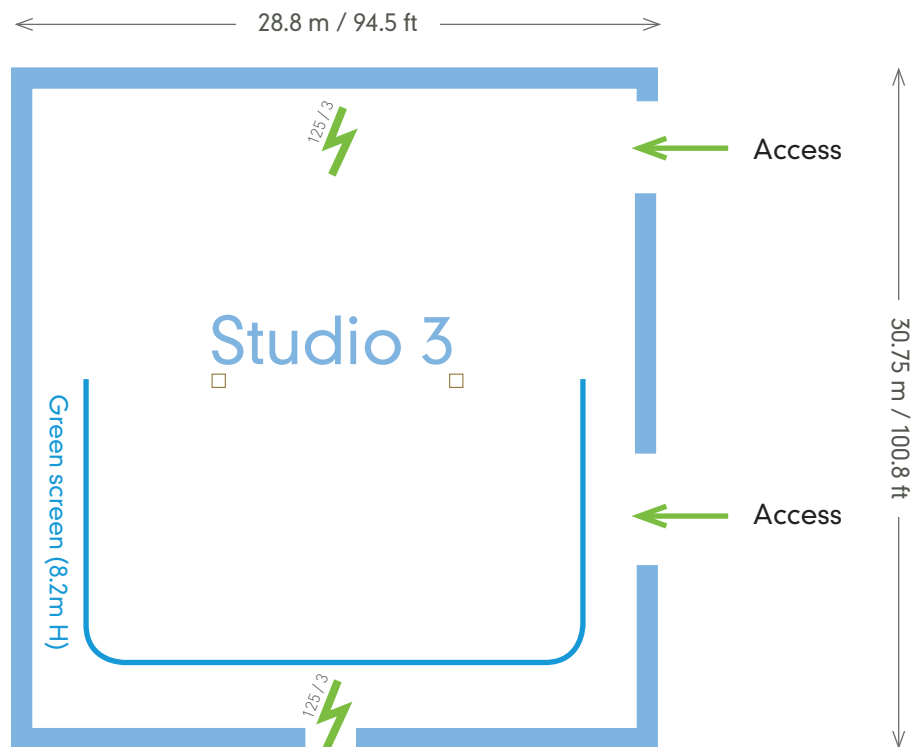

ALL ENQUIRIES:
0117 3576888

⚡ Power supply 💧 Water supply □ Column position

Studio 3 Green Screen

Originally part of the General Warehouse, Studio 3 is our most recent improvement to the site. Occupying one half is a 5,000 ft long green screen with infinity coving and green floor, all of which can be removed if the whole space is required.

Floor Area: 9,405 sq.ft / 878 sq.mt (approx)
Height: 27ft / 8.5m (approx)
Power: x2 125 amp 3 phase
Water: N