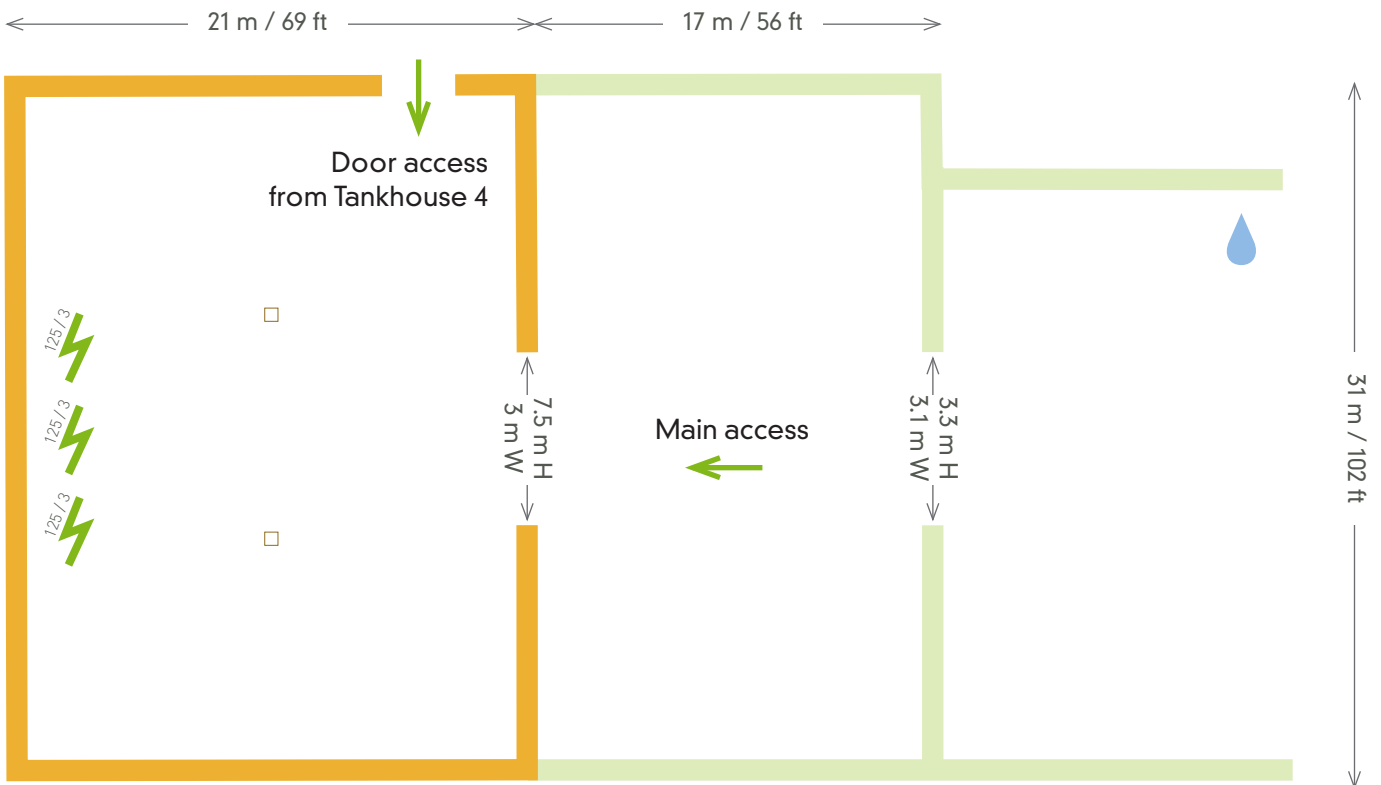

ALL ENQUIRIES:  
0117 3576888

⚡ Power supply    💧 Water supply    □ Column position

## TANKHOUSE 3

As the former home to six, one million litre vessels of fortified wine, Tank House 3 has the largest ceiling height at The Bottle Yard at approximately 20 metres.

Floor Area: 7,110 sq.ft. / 660 sq.mt (approx)

Height: 65ft / 20m (approx)

Access: Outer - H 3.3m / W 3.1m. Inner - H 7.5m / W 3m

Power: x3 125 amp 3 phase

Water: Y